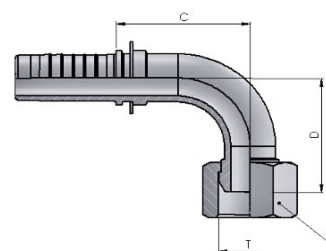

72FGL

FEMMINA DIRITTA BSPP SV.60° (DADO LIBERO) BSPP STRAIGHT FEMALE 60° FLARE (SLIP-ON-NUT)

part ref.	Hose ID		Thread	Dimension (mm)		
	[in]	size		hex H	Cut-off C	
72FGL0404	1/4"	04	1/4-19	19	18	
72FGL0606	3/8"	06	3/8-19	22	20	
72FGL0808	1/2"	08	1/2-14	27	22,5	
72FGL1212	3/4"	12	3/4-14	32	23,5	

72NGL

FEMMINA 90° BSPP SV.60° (DADO LIBERO) BSPP 90° FEMALE 60° FLARE (SLIP-ON-NUT)

part ref.	Hose ID		Thread	Dimension (mm)		
	[in]	size		hex H	Cut-off C	Drop D
72NGL0404	1/4"	04	1/4-19	19	24	23,5
72NGL0606	3/8"	06	3/8-19	22	31	31
72NGL0808	1/2"	08	1/2-14	27	39	35,5
72NGL1212	3/4"	12	3/4-12	32	52,5	47