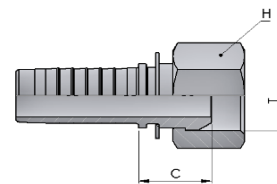

72FGL

FEMMINA DIRITTA BSPP SV.60° (DADO LIBERO) BSPP STRAIGHT FEMALE 60° FLARE (SLIP-ON-NUT)

part ref.	Hose ID		Thread	Dimension (mm)		
	[in]	size		hex H	Cut-off C	
72FGL0404	1/4"	04	1/4-19	19	18	
72FGL0606	3/8"	06	3/8-19	22	20	
72FGL0808	1/2"	08	1/2-14	27	22,5	
72FGL1212	3/4"	12	3/4-14	32	23,5	

72NGL

FEMMINA 90° BSPP SV.60° (DADO LIBERO) BSPP 90° FEMALE 60° FLARE (SLIP-ON-NUT)

part ref.	Hose ID		Thread	Dimension (mm)		
	[in]	size		hex H	Cut-off C	Drop D
72NGL0404	1/4"	04	1/4-19	19	24	23,5
72NGL0606	3/8"	06	3/8-19	22	31	31
72NGL0808	1/2"	08	1/2-14	27	39	35,5
72NGL1212	3/4"	12	3/4-12	32	52,5	47